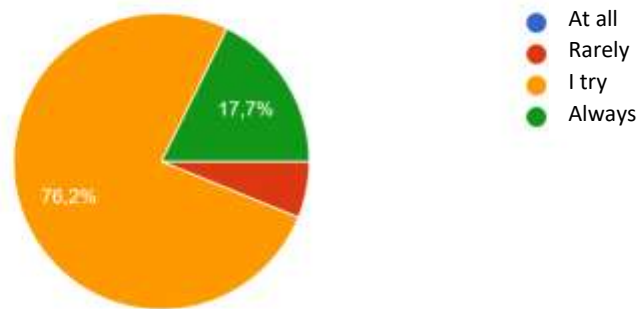

2.What do you think of when you hear about the protection of the environment?

130 answers

3. In the last two years how often did you:

4. To what extent do you protect the environment on a daily basis?

130 answers