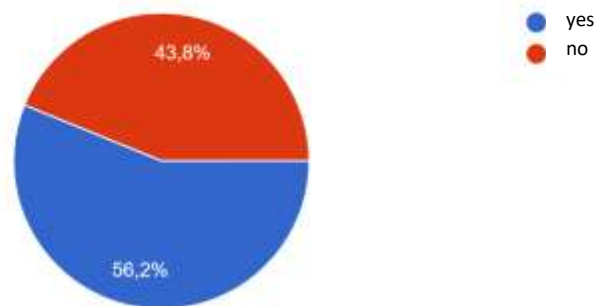

21. Do you consider necessary more informative campaigns concerning the environment meant to raise people's awareness of the importance of its preservation?

130 answers

22. Did you know that 5th June is the international day of the environment?

130 answers

23. What is your age?

130 answers