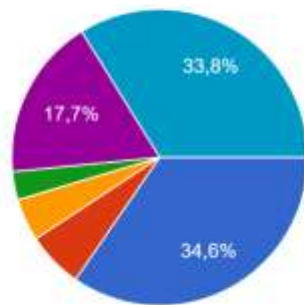

130 answers

- yes
- no

19. How do your activities affect the environment?

130 answers

- I use means of transport that pollute
- I smoke
- I do not clean the place where I spend my free time
- I do not deposit the waste in specially designed places
- I do not know
- I do not consider my activities affect the environment