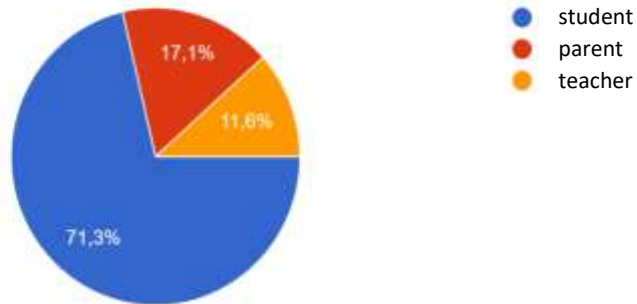

You are
129 answers

129 answers

1.The environment constitutes the frame, the means and the conditions of human life. Do you consider that the human activities influence or can lead to its destruction?

130 answers