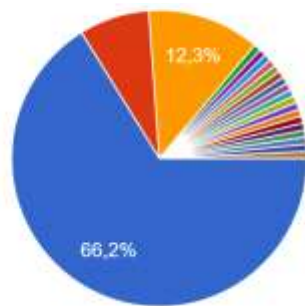

2.What do you think of when you hear about the protection of the environment?

130 answers

3. In the last two years how often did you:

4. To what extent do you protect the environment on a daily basis?

130 answers

5. Have you ever been involved in ecological activities?

130 answers

6. If your answer at the previous question was YES, in what type of activities were you involved?

130 answers

▲ 1/3 ▼

7. How do you react if you are asked to join in as a member of a non-governmental organization concerned about environmental protection?