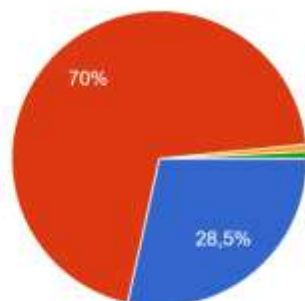

- Lack of education
- Carelessness
- Financial reasons
- They consider there is already someone who should take care of this