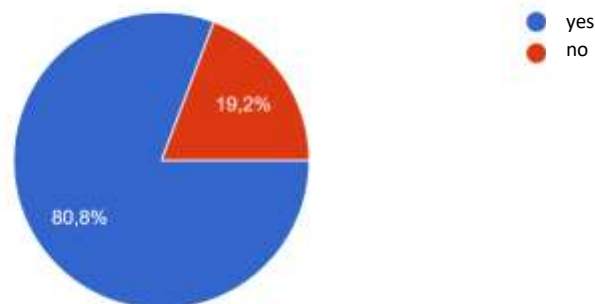

2.What do you think of when you hear about the protection of the environment?

130 answers

3. In the last two years how often did you:

4. To what extent do you protect the environment on a daily basis?

130 answers

5. Have you ever been involved in ecological activities?

130 answers

6. If your answer at the previous question was YES, in what type of activities were you involved?

130 answers

▲ 1/3 ▼

7. How do you react if you are asked to join in as a member of a non-governmental organization concerned about environmental protection?